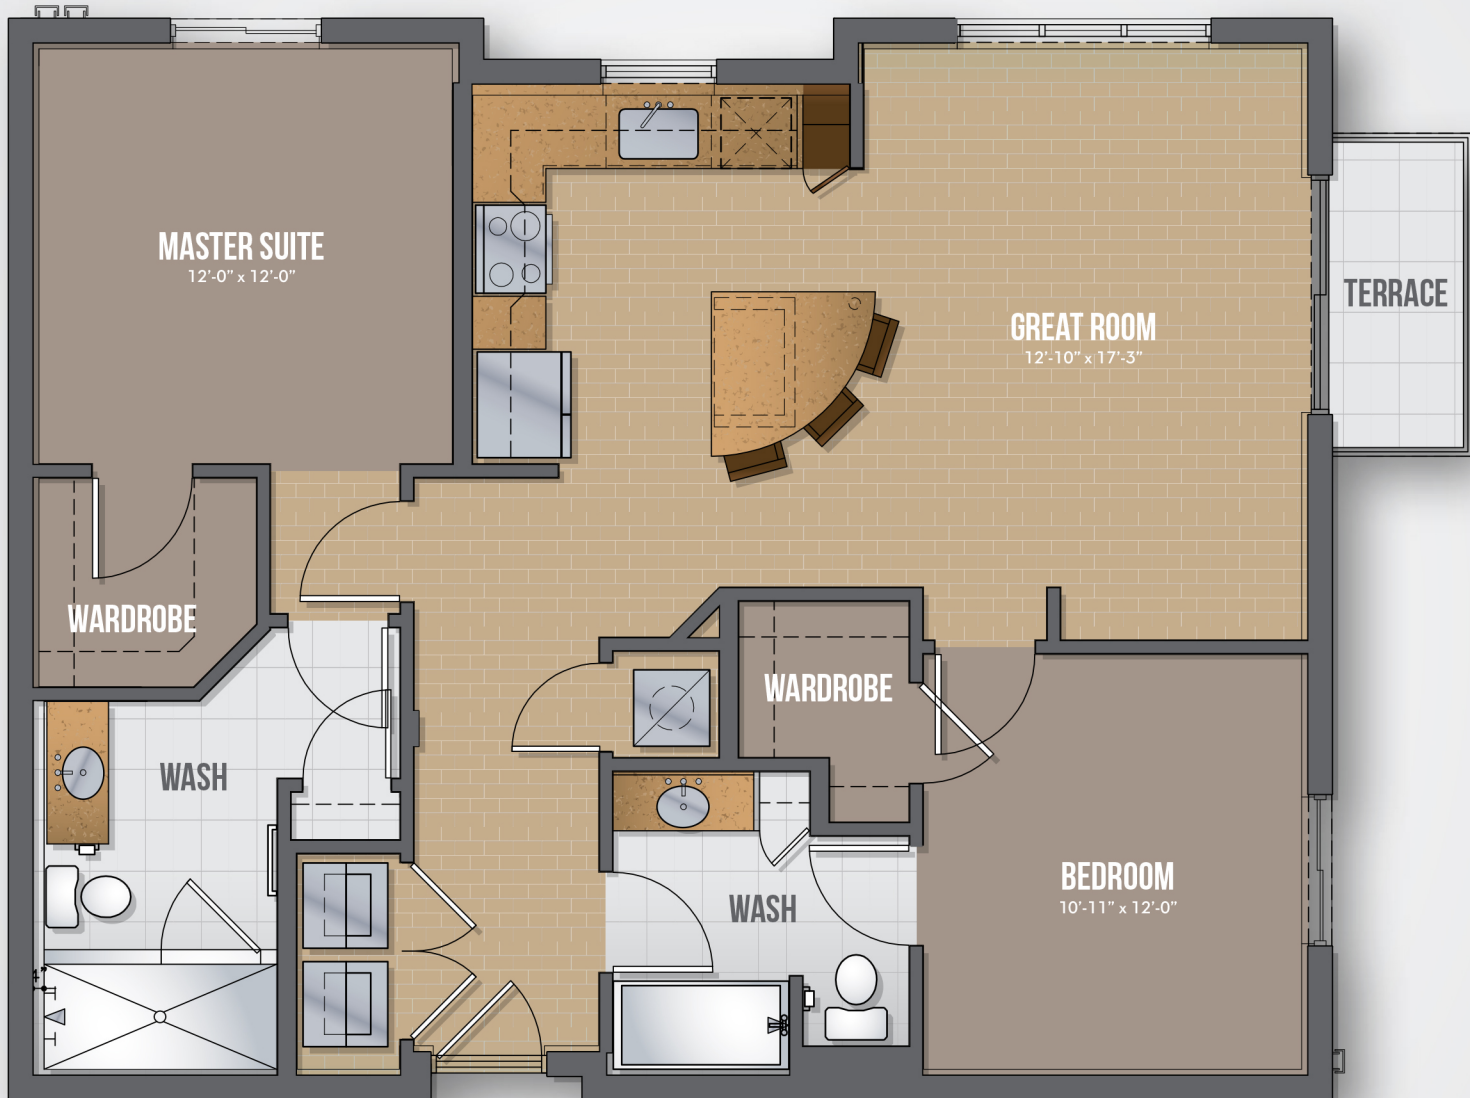

MERLOT

2 Bedroom, 2 Bath | 1,130 A/C sq. ft.

WiltonMetro.com

Visit our leasing office at:

954.696.0919

2217 Wilton Dr. Wilton Manors, FL 33305

Live@WiltonMetro.com

All renderings are artist's conception and all dimensions are approximate and should not be used as a representation of the unit's precise or actual size, and all floorplans /development plans are subject to error, retraction, and change by the developer/owner. © 2015 Ascend Properties, LLC.