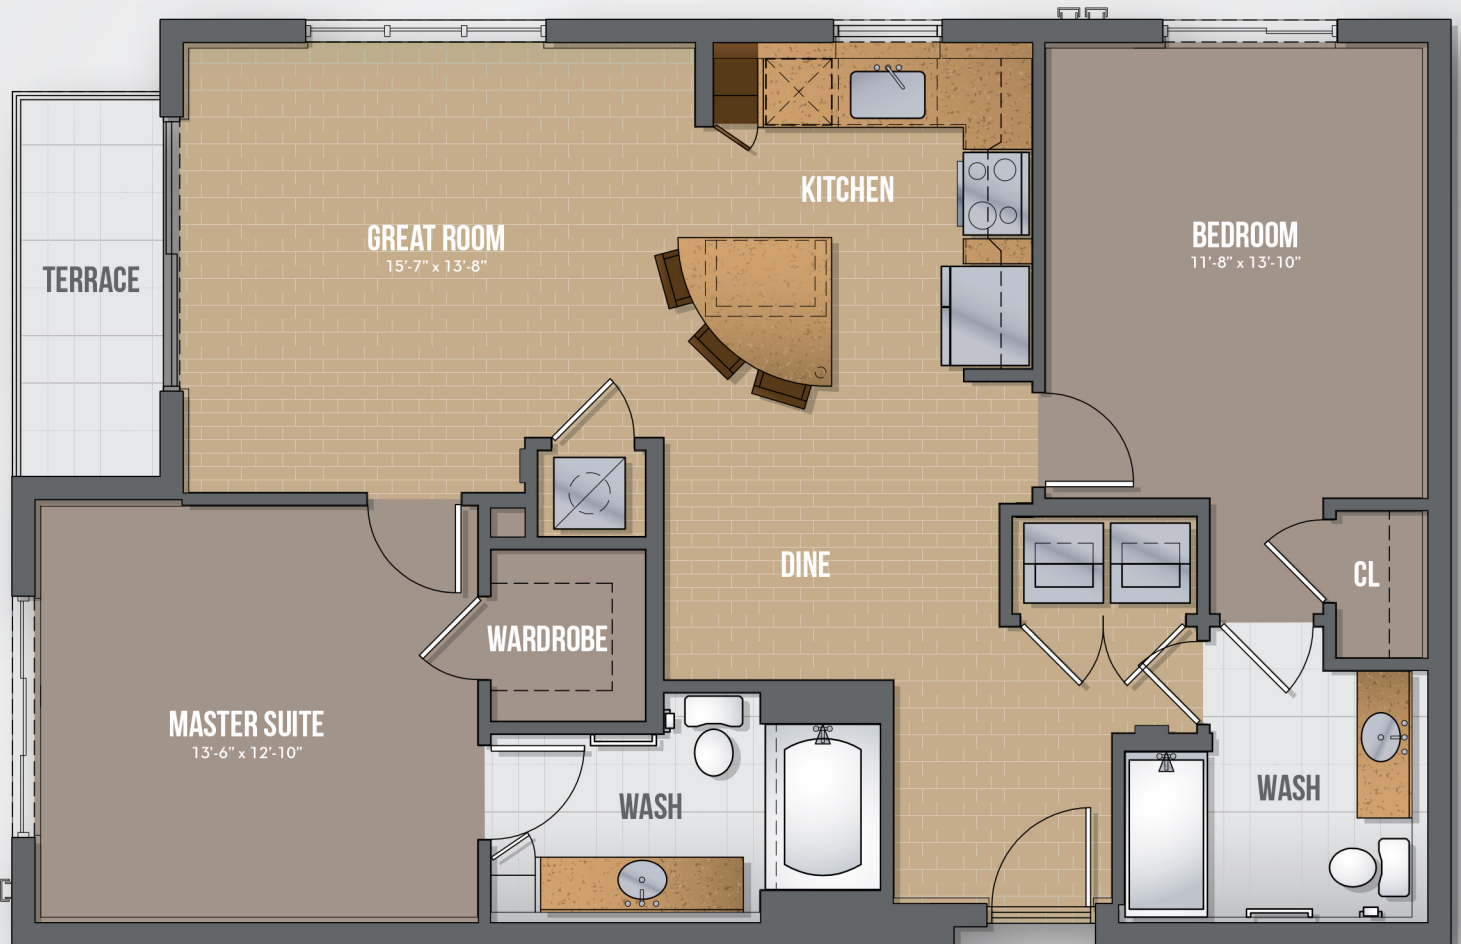

PROSECCO

2 Bedroom, 2 Bath | 1,147 A/C sq. ft.

WiltonMetro.com

Visit our leasing office at:

954.696.0919

2217 Wilton Dr. Wilton Manors, FL 33305

Live@WiltonMetro.com