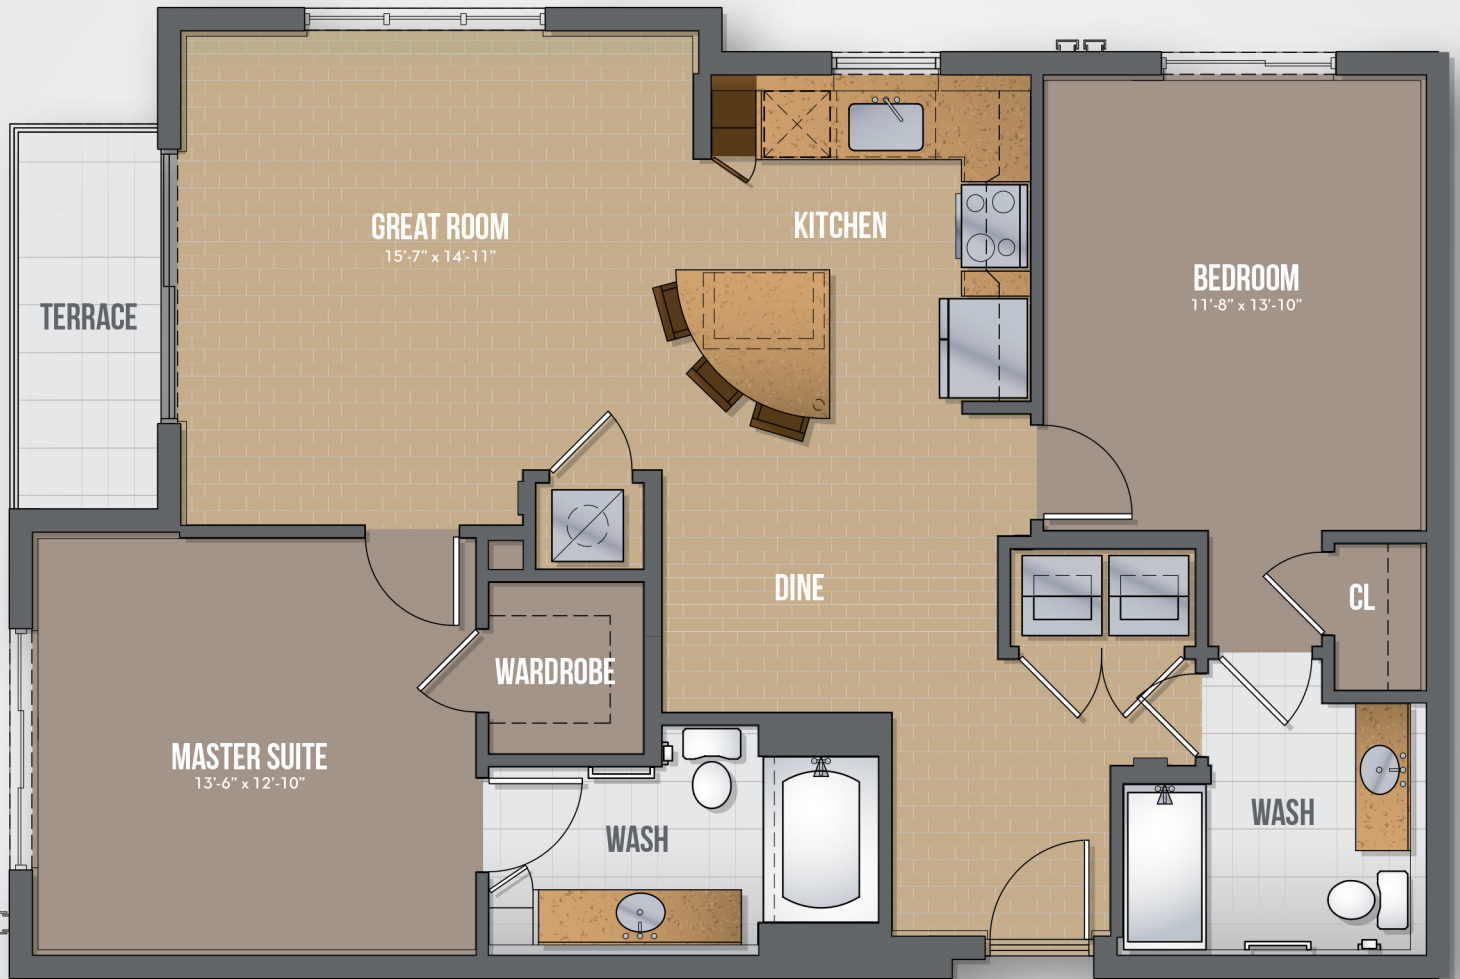

SHIRAZ

2 Bedroom, 2 Bath | 1,171 A/C sq. ft.

WiltonMetro.com

Visit our leasing office at:

954.696.0919

2217 Wilton Dr. Wilton Manors, FL 33305

Live@WiltonMetro.com