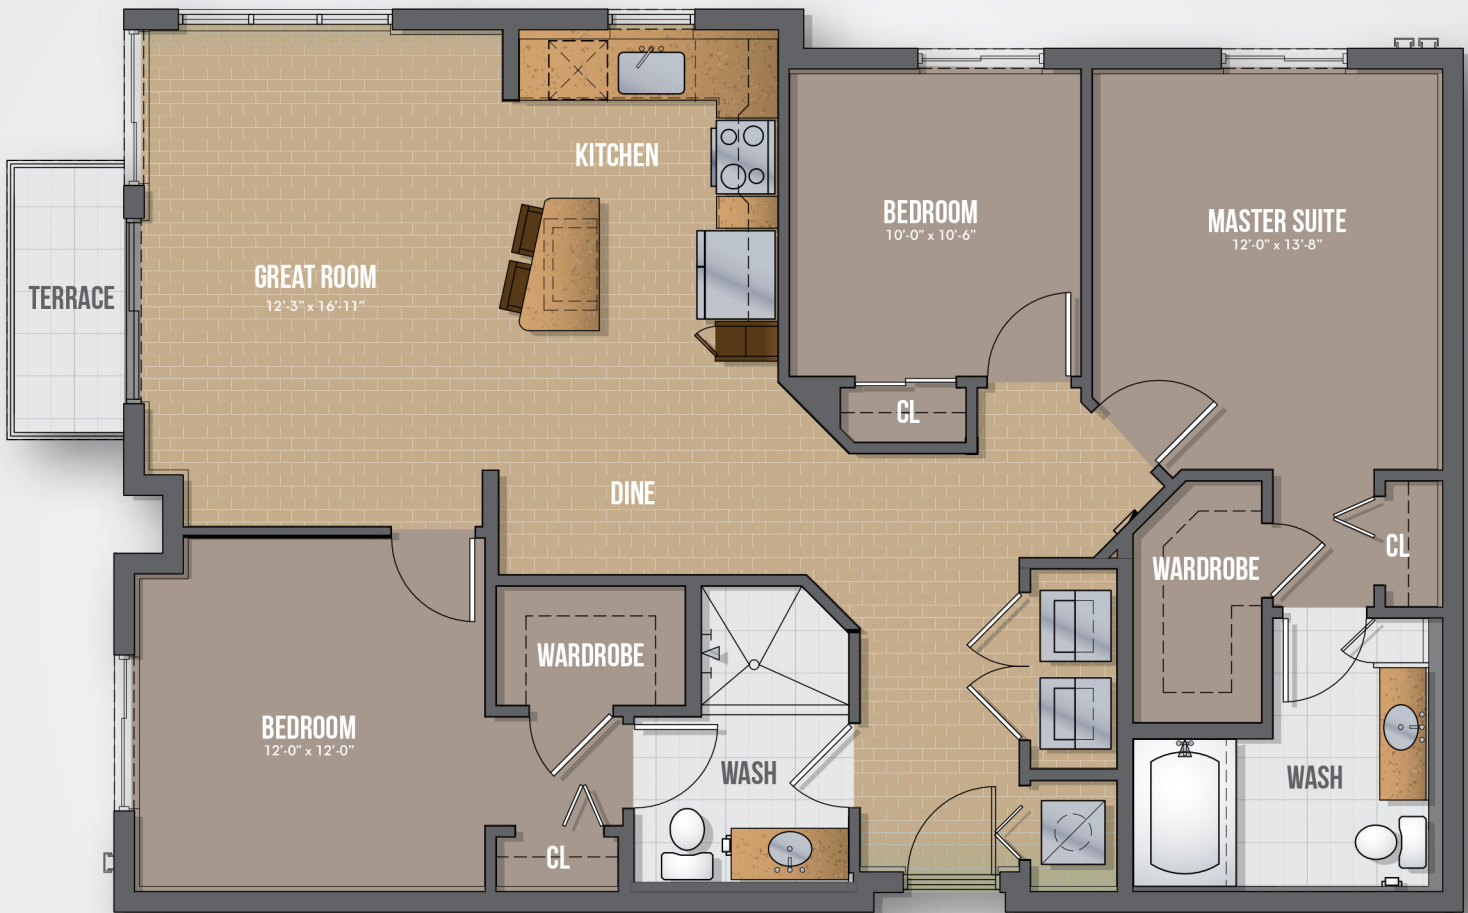

# VENETO

3 Bedroom, 2 Bath | 1,359 A/C sq. ft.

**WiltonMetro.com**

Visit our leasing office at:

954.696.0919

2217 Wilton Dr. Wilton Manors, FL 33305

Live@WiltonMetro.com