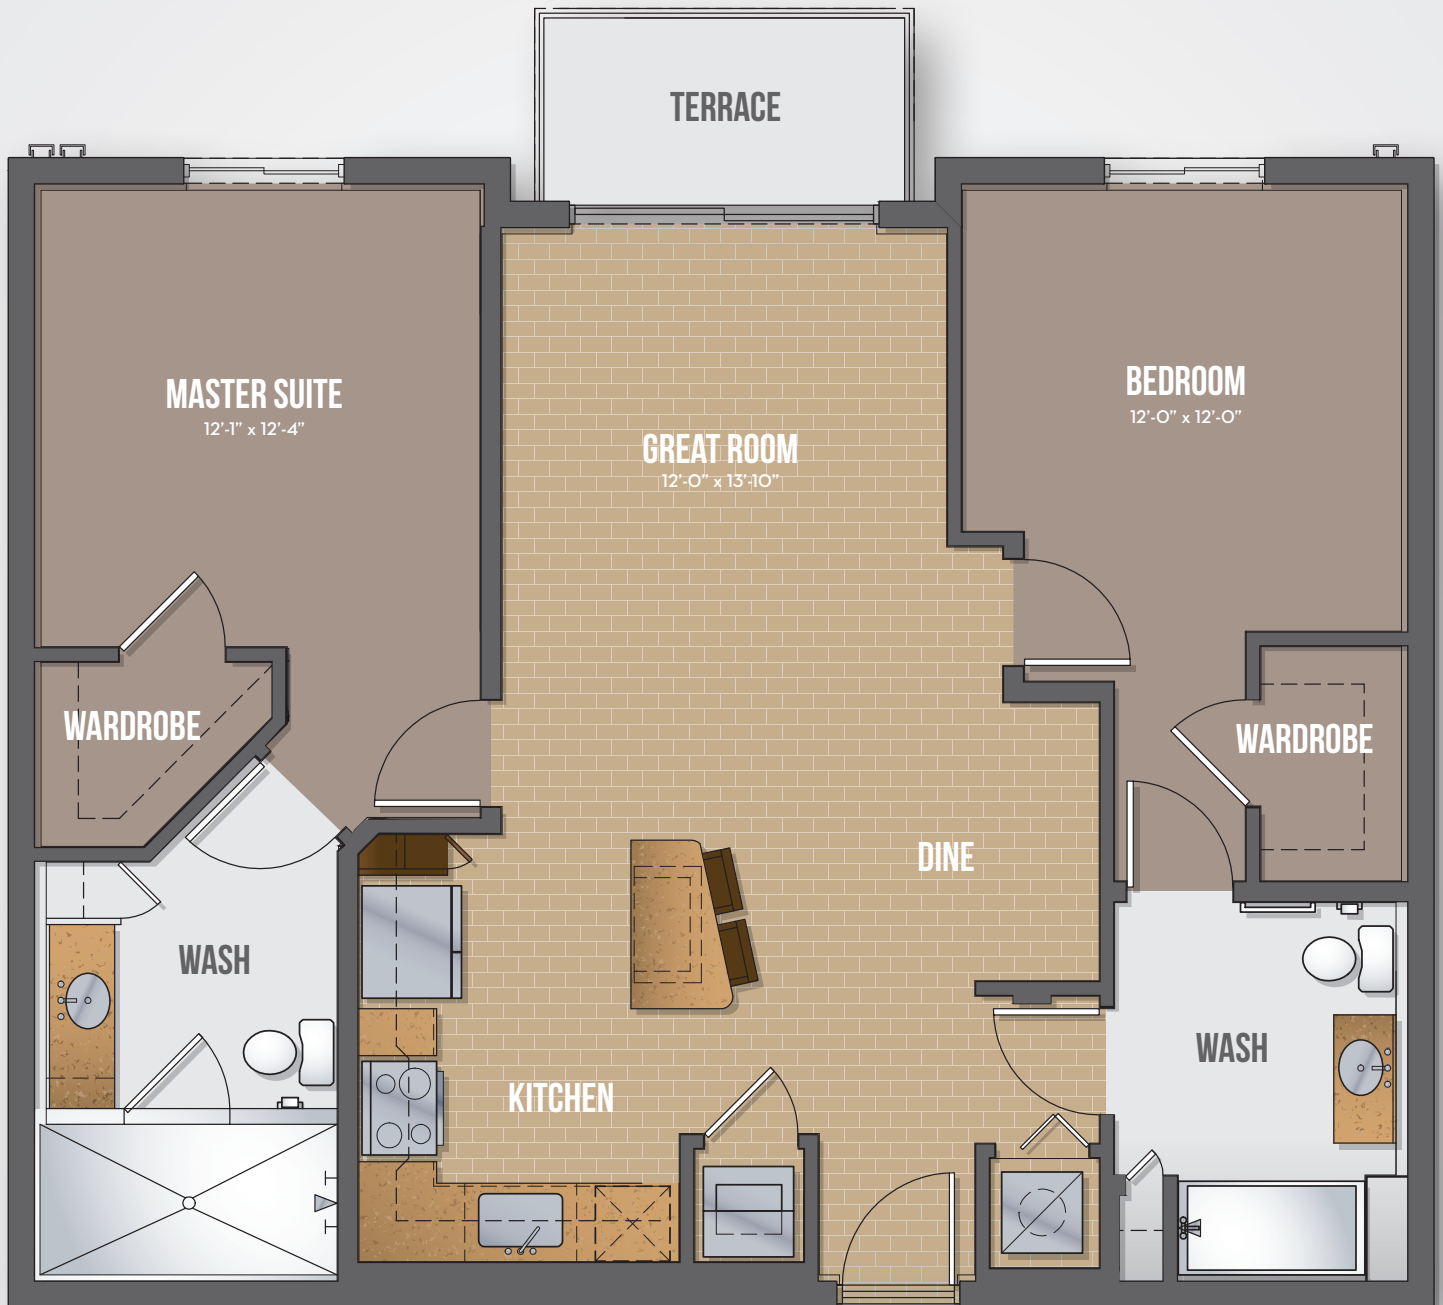

# ORVIETO

2 Bedroom, 2 Bath | 1,134 A/C sq. ft.

**WiltonMetro.com**

Visit our leasing office at:

954.696.0919 ■ 1220 NE 24th Street, Wilton Manors, FL 33305 ■ [Live@WiltonMetro.com](mailto:Live@WiltonMetro.com)

All renderings are artist's conception and all dimensions are approximate and should not be used as a representation of the unit's precise or actual size, and all floor plans/development plans are subject to error, retraction, and change by the developer/owner. © 2015 Ascend Properties, LLC.