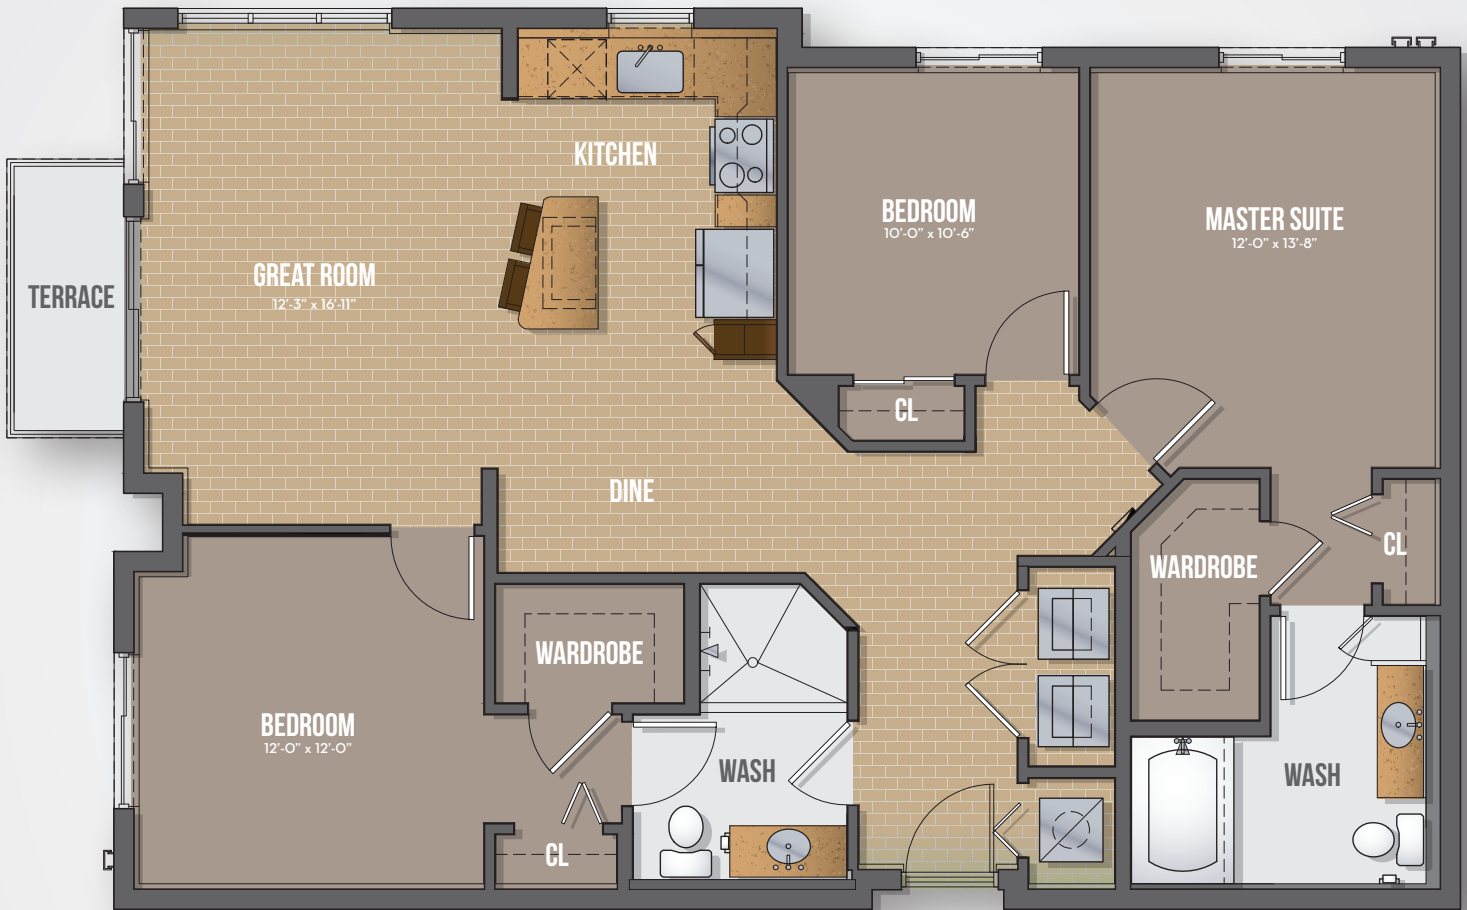

# VENETO

3 Bedroom, 2 Bath | 1,359 A/C sq. ft.

**WiltonMetro.com**

Visit our leasing office at:

954.696.0919 ■ 1220 NE 24th Street, Wilton Manors, FL 33305 ■ [Live@WiltonMetro.com](http://Live@WiltonMetro.com)